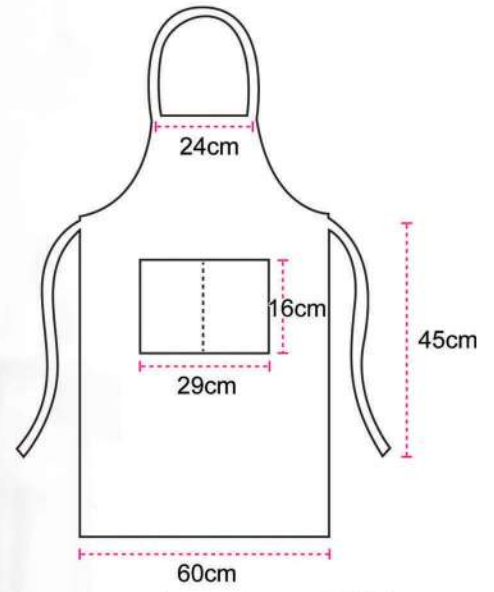

Note: Dimension may vary +/- 5% from the above mentioned chart.