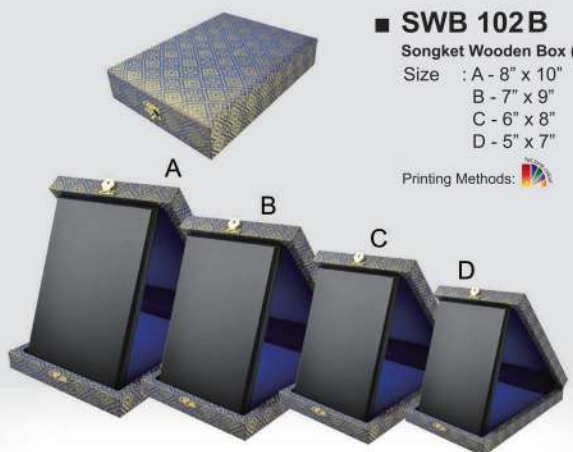

■ **SWB 102B**
Songket Wooden Box (Blue)
Size : A - 8" x 10"
      B - 7" x 9"
      C - 6" x 8"
      D - 5" x 7"
Printing Methods: