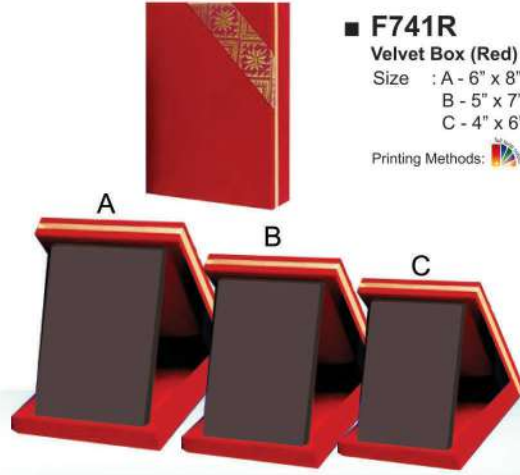

■ **F741R**
Velvet Box (Red)
Size : A - 6" x 8"
      B - 5" x 7"
      C - 4" x 6"
Printing Methods: