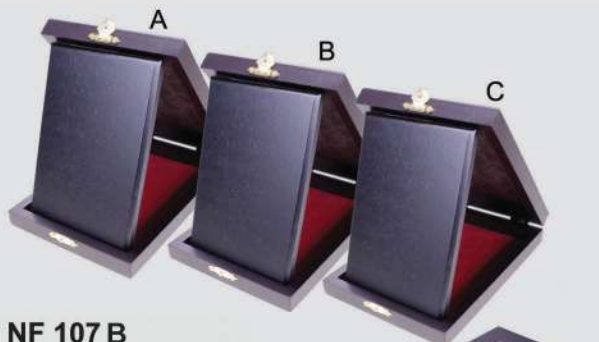

NF 107B Songket Wooden Box (Blue)

Size : A - 7" x 9"
B - 6" x 8"
C - 5" x 7"

Printing Methods: