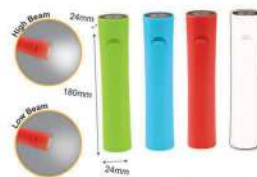

IT - Casing

* Thumb Drive not included

PB 9335 Pendrive Box

Printing Methods: SILKSCREEN, PAD PRINT, FULL TONE COLOUR

* Thumb Drive not included

PB 33 Transparent Box

Printing Methods: SILKSCREEN, PAD PRINT, FULL TONE COLOUR

* Thumb Drive not included

PB 32 Transparent Box

Color: Transparent / Black

Printing Methods: SILKSCREEN, PAD PRINT, FULL TONE COLOUR

* Thumb Drive not included

PB 24 Metal Tin Box

Printing Methods: SILKSCREEN, PAD PRINT, FULL TONE COLOUR, Laser

STOCK CLEARANCE

120 STOCK AVAILABLE

LAMP 1148 Rechargeable Lamp

Color: Pink / Green / Purple

Printing Methods: SILKSCREEN

MOU 5342 Wireless Mouse

MOU 0445 Wireless Mouse

MOU 0424 Bean Optical Mouse

BANK 0520 Powerbank

BANK 301

BANK 2801

SF 24 4 in 1 Selfie Stick

Color: Black / White
Printing Methods: SILKSCREEN, PAD PRINT, FULL TONE COLOUR

EP 06 Earphone

Color: White

PB 25 (BIG) Round Metal Box

CP 456 Gadget Pouch

* Display item not included