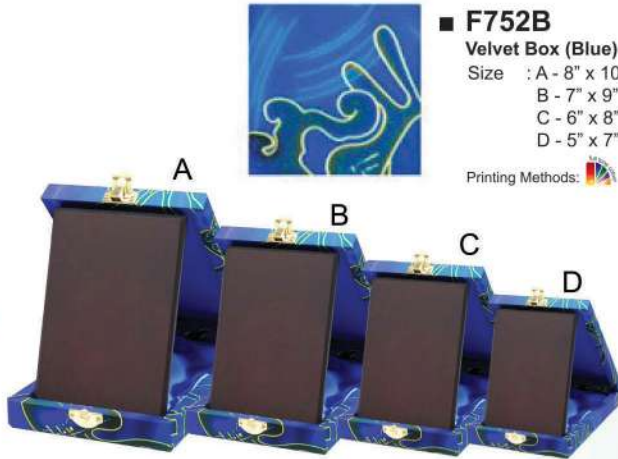

■ **F752B**
Velvet Box (Blue)
Size : A - 8" x 10"
      B - 7" x 9"
      C - 6" x 8"
      D - 5" x 7"
Printing Methods: