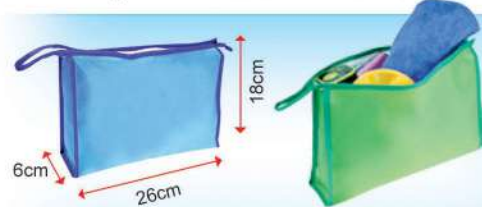

6cm
26cm
18cm

NWB 11-2

Non-woven Sling Bag

[Weight / Thickness : 150 gm]
 Size : 30cm(H) x 36cm(L) x 10cm(W)
 Colour : Red / Blue / Green

Printing Methods : SILKSCREEN HEAT TRANSFER EMBROIDERY METAL PLATE HD PRINTS