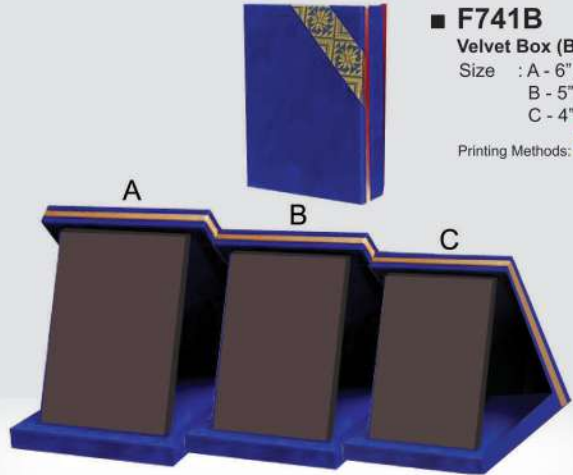

■ **F741B**
Velvet Box (Blue)
Size : A - 6" x 8"
      B - 5" x 7"
      C - 4" x 6"
Printing Methods: