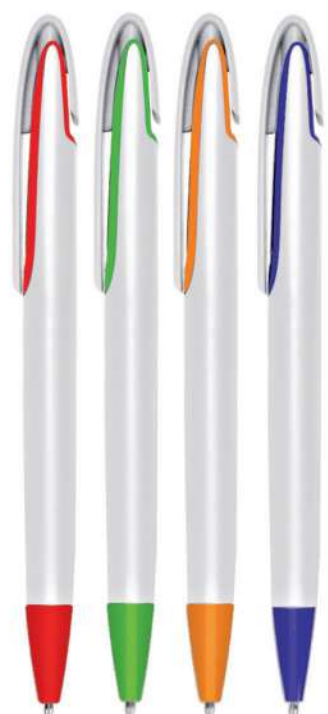

PP 865
Red / Green / Orange / Blue