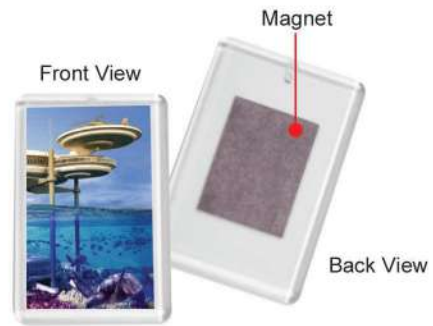

FM 57 Acrylic Fridge Magnet

Size : 7.5cm(H) x 5cm(L) Printing Methods FULL TONE COLOUR