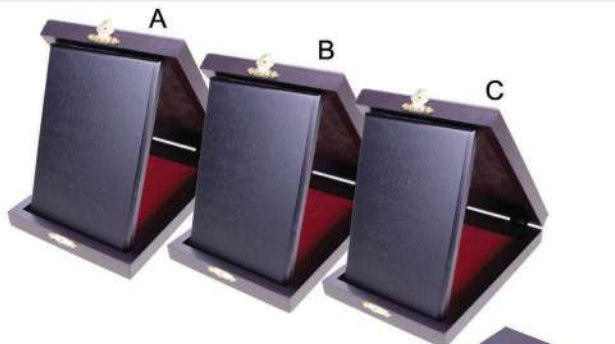

NF 107R Songket Wooden Box (Red)

Size : A - 7" x 9"
B - 6" x 8"
C - 5" x 7"

Printing Methods: