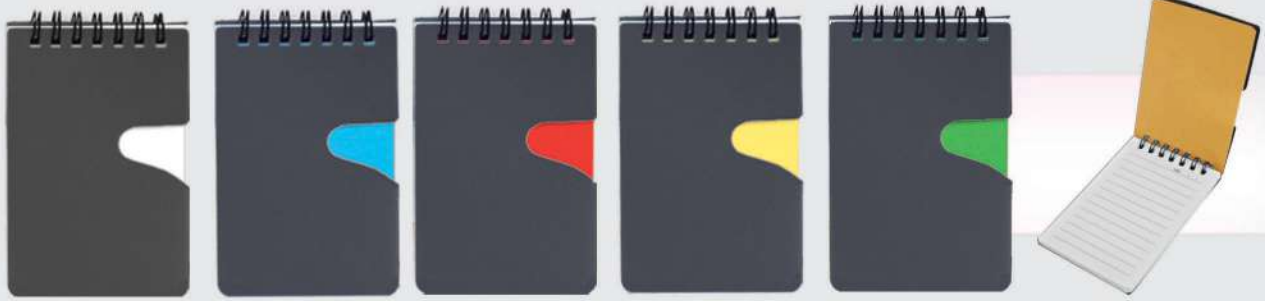

NB 1092 Notebook with Pen

Material : PVC
Size : 11cm(H) x 8cm(L)
Colour : Orange / Red / Blue / White

Printing Methods  

NB 1292 Notebook with Pen

Size : 17.5cm(H) x 15cm(L)
Colour : Red / Blue / Black

Printing Methods  