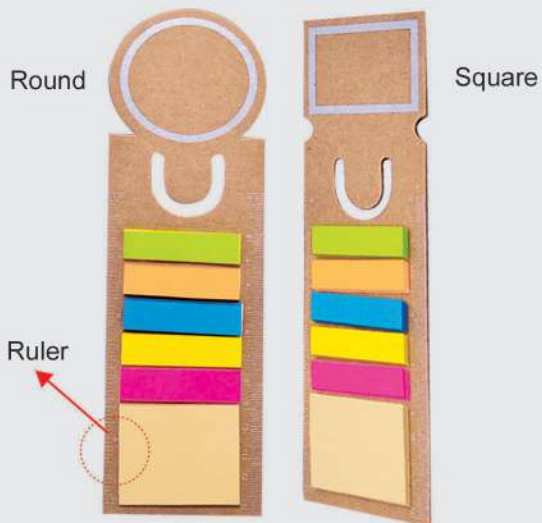

EME 3001 Eco Restick Memopad

Size : 21cm(H) x 6cm(L)
Colour : Brown

Printing

Methods : SILKSCREEN FULL TONE COLOUR