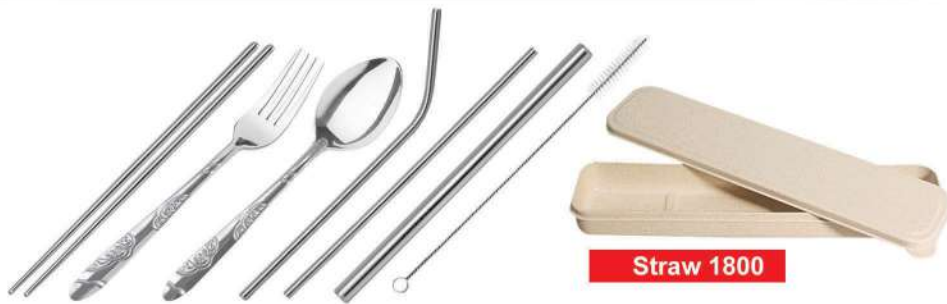

Straw 1700

Straw 1800