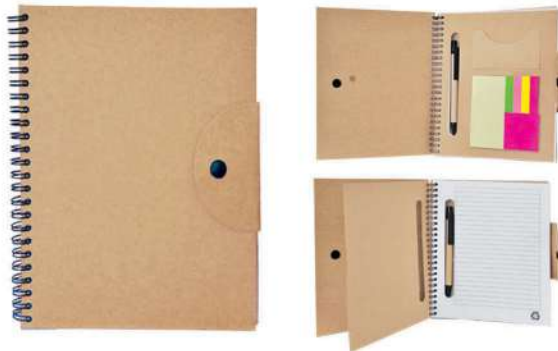

ENB 3002 Eco Notebook with Pen

Size : 21cm(H) x 17.5cm(L)
Colour : Brown

Printing Methods :