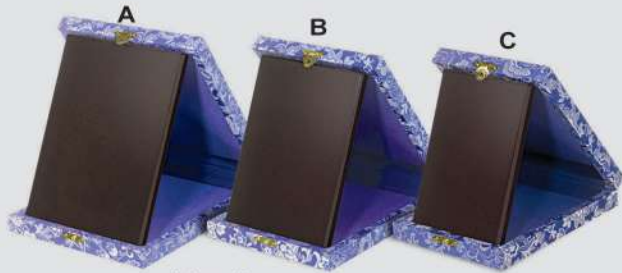

Unique pattern

NF 112-B Songket Wooden Box

Size : A 7" x 9"
B 6" x 8"
C 5" x 7"

Colours : Blue
Printing Methods FULL TONE COLOUR