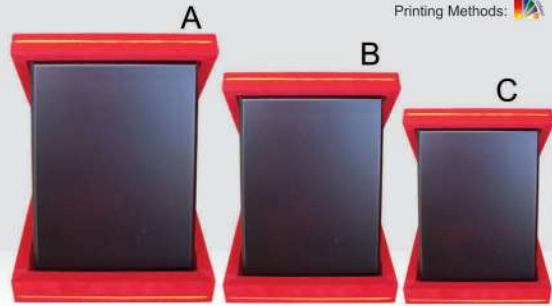

■ **WB2115R**
Velvet Box (Red)
Size : A - 7" x 9"
      B - 6" x 8"
      C - 5" x 7"
Printing Methods: