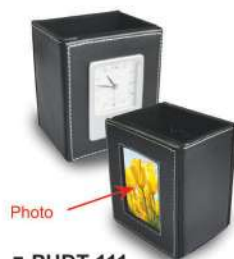

■ **PUDT 111**
Pen Holder with Clock
Printing Methods: