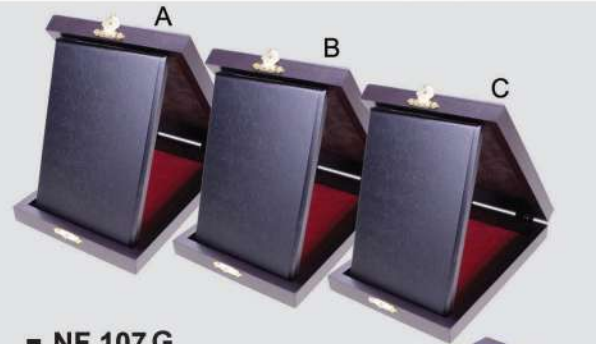

Size : A 7" x 9"
 B 6" x 8"
 C 5" x 7"

Colours : Red
 Printing Methods FULL TONE COLOUR

NF 107R Songket Wooden Box (Red)

Size : A - 7" x 9"
 B - 6" x 8"
 C - 5" x 7"

Printing Methods:

NF 107G Songket Wooden Box (Gold)