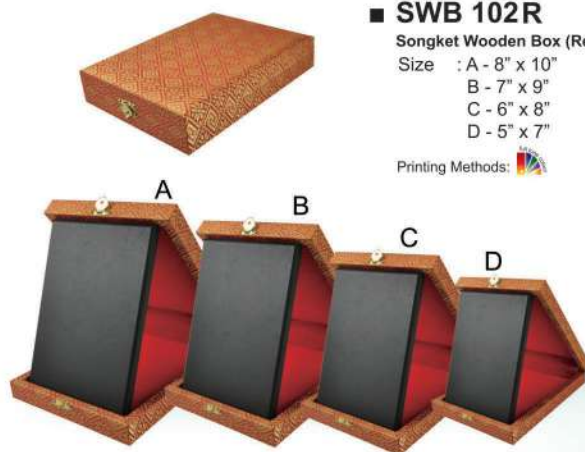

■ **SWB 102R**
Songket Wooden Box (Red)
Size : A - 8" x 10"
      B - 7" x 9"
      C - 6" x 8"
      D - 5" x 7"
Printing Methods: